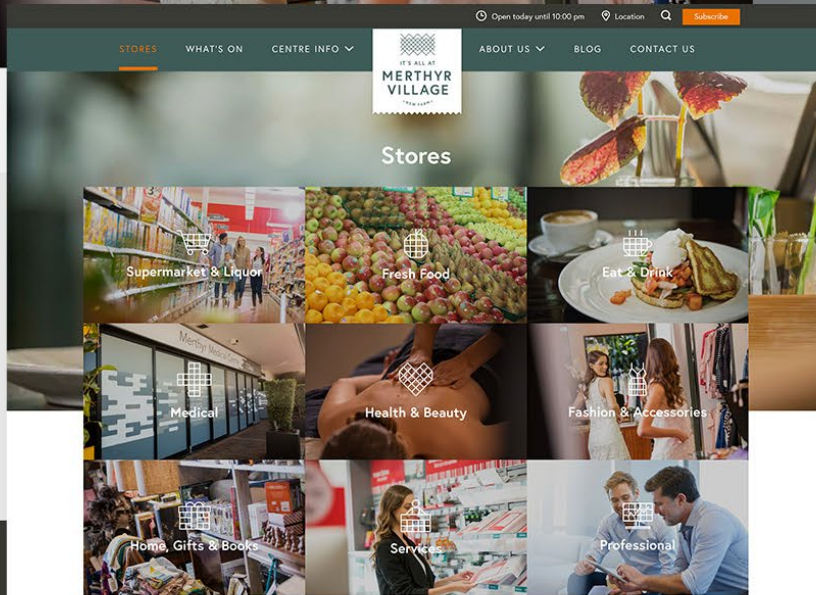

Info

(07) 3358 2801
<https://www.dellomano.com.au/>
Eat & Drink

Trading Hours

Monday	7:00 am - 5:00 pm
Tuesday	7:00 am - 5:00 pm
Wednesday	7:00 am - 5:00 pm
Thursday	7:00 am - 5:00 pm
Friday	7:00 am - 5:00 pm
Saturday	7:00 am - 5:00 pm
Sunday	7:00 am - 5:00 pm

About

Locations