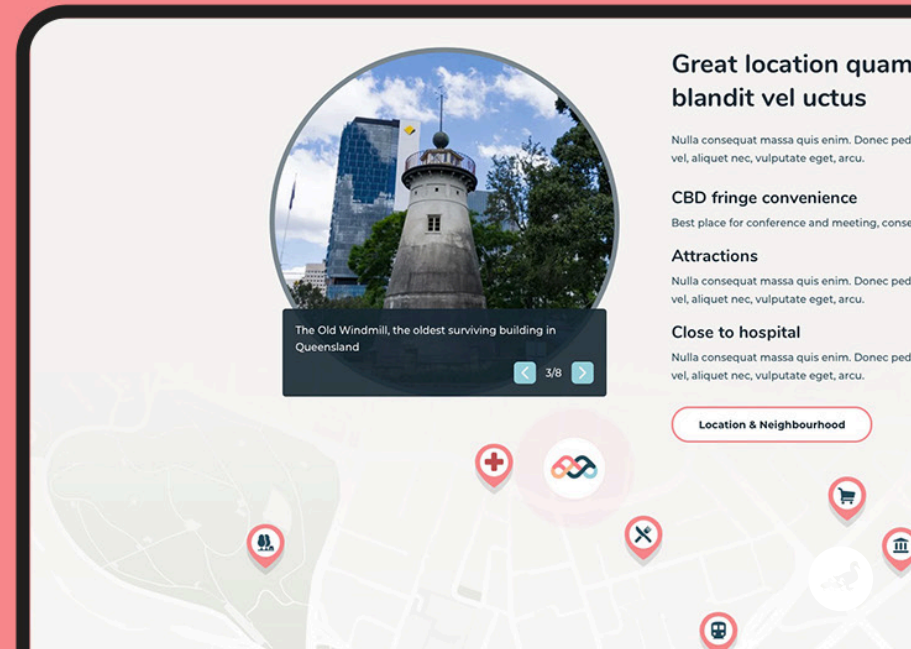

www.metropolitanspringhill.com.au

Stay where your name means more than the numbers

Accommodation

Book Now

Explore our rooms

The MetroMetropolitan's room offerings carefully envision on the Brisbane accommodation scene, with just over 50 rooms available in our refreshing spaces on the Gold Fringe. The quality of regional accommodation from our base in the Gold Coast and the use of theme from that has given our in-room experience a distinctive and highly safe over typical modern hotels.