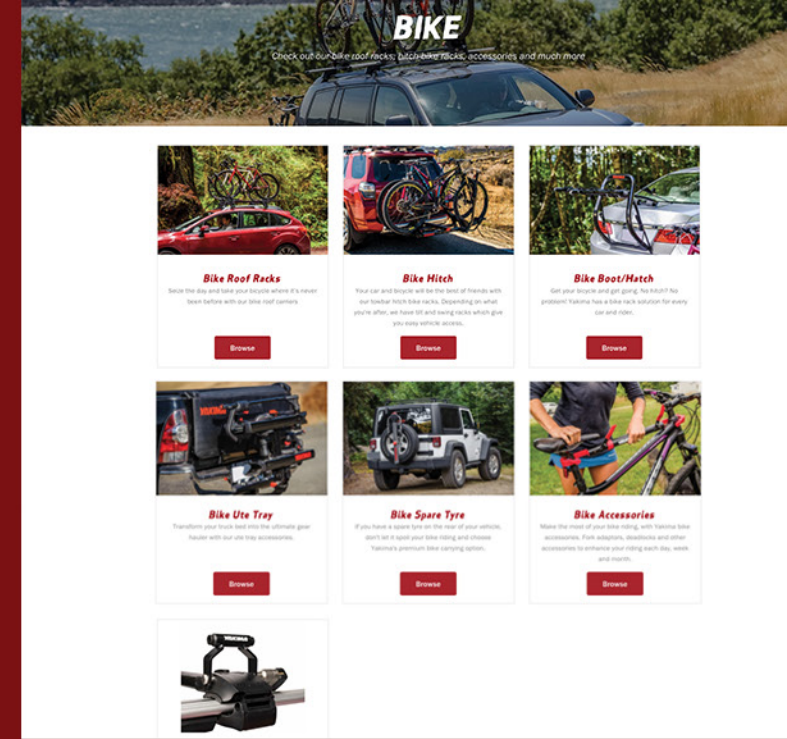

Follow created an integrated Magento/WordPress multisite and multistore solution, expanding the capabilities of these platforms to service Yakima's large dynamic global market.

Follow's work encompassed customised design and development, extending to integration with a 3rd party API to enable vehicle selection, translation and multilingual capability, and full integration with the client's ERP system. The client platform offers products globally via the Amazon Web Services cloud platform utilising Cloudflare.