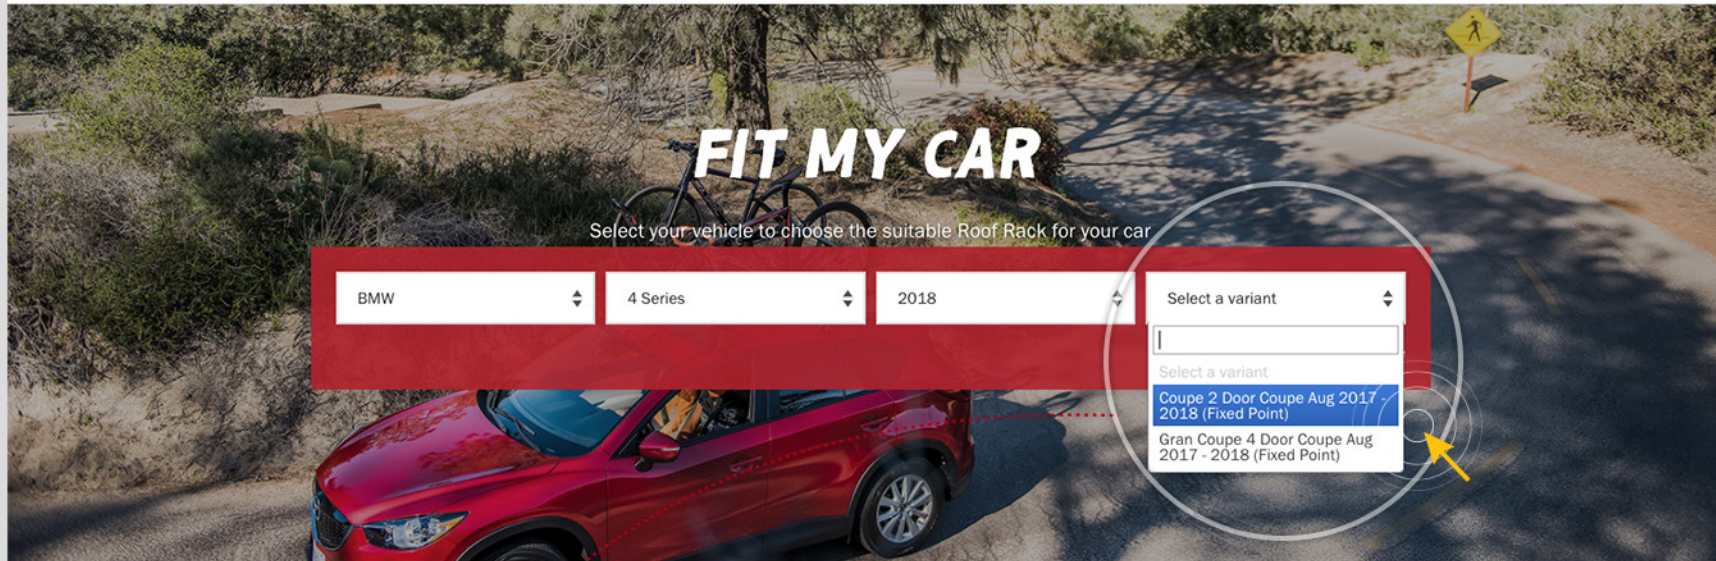

Vehicle selection dropdown menu with options: BMW, 4 Series, 2018, and a variant selector.